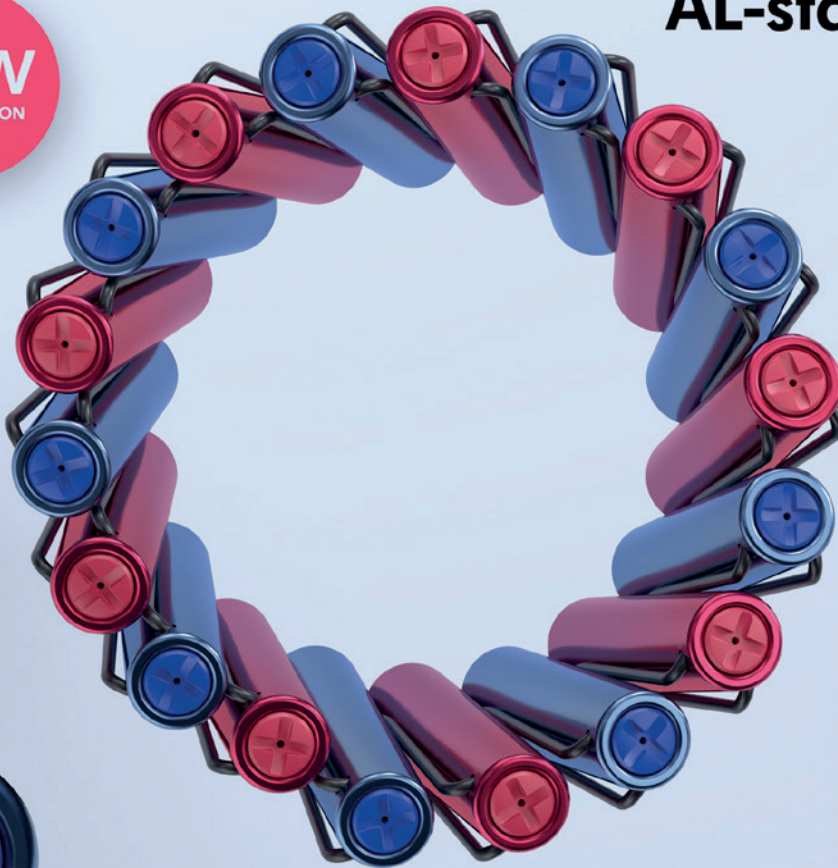

LAMY

AL-star

NEW
SPECIAL EDITION

W 788
Schaufensterdeko
Window display
115 x 60 x 150 cm
Minimum order 50 pcs